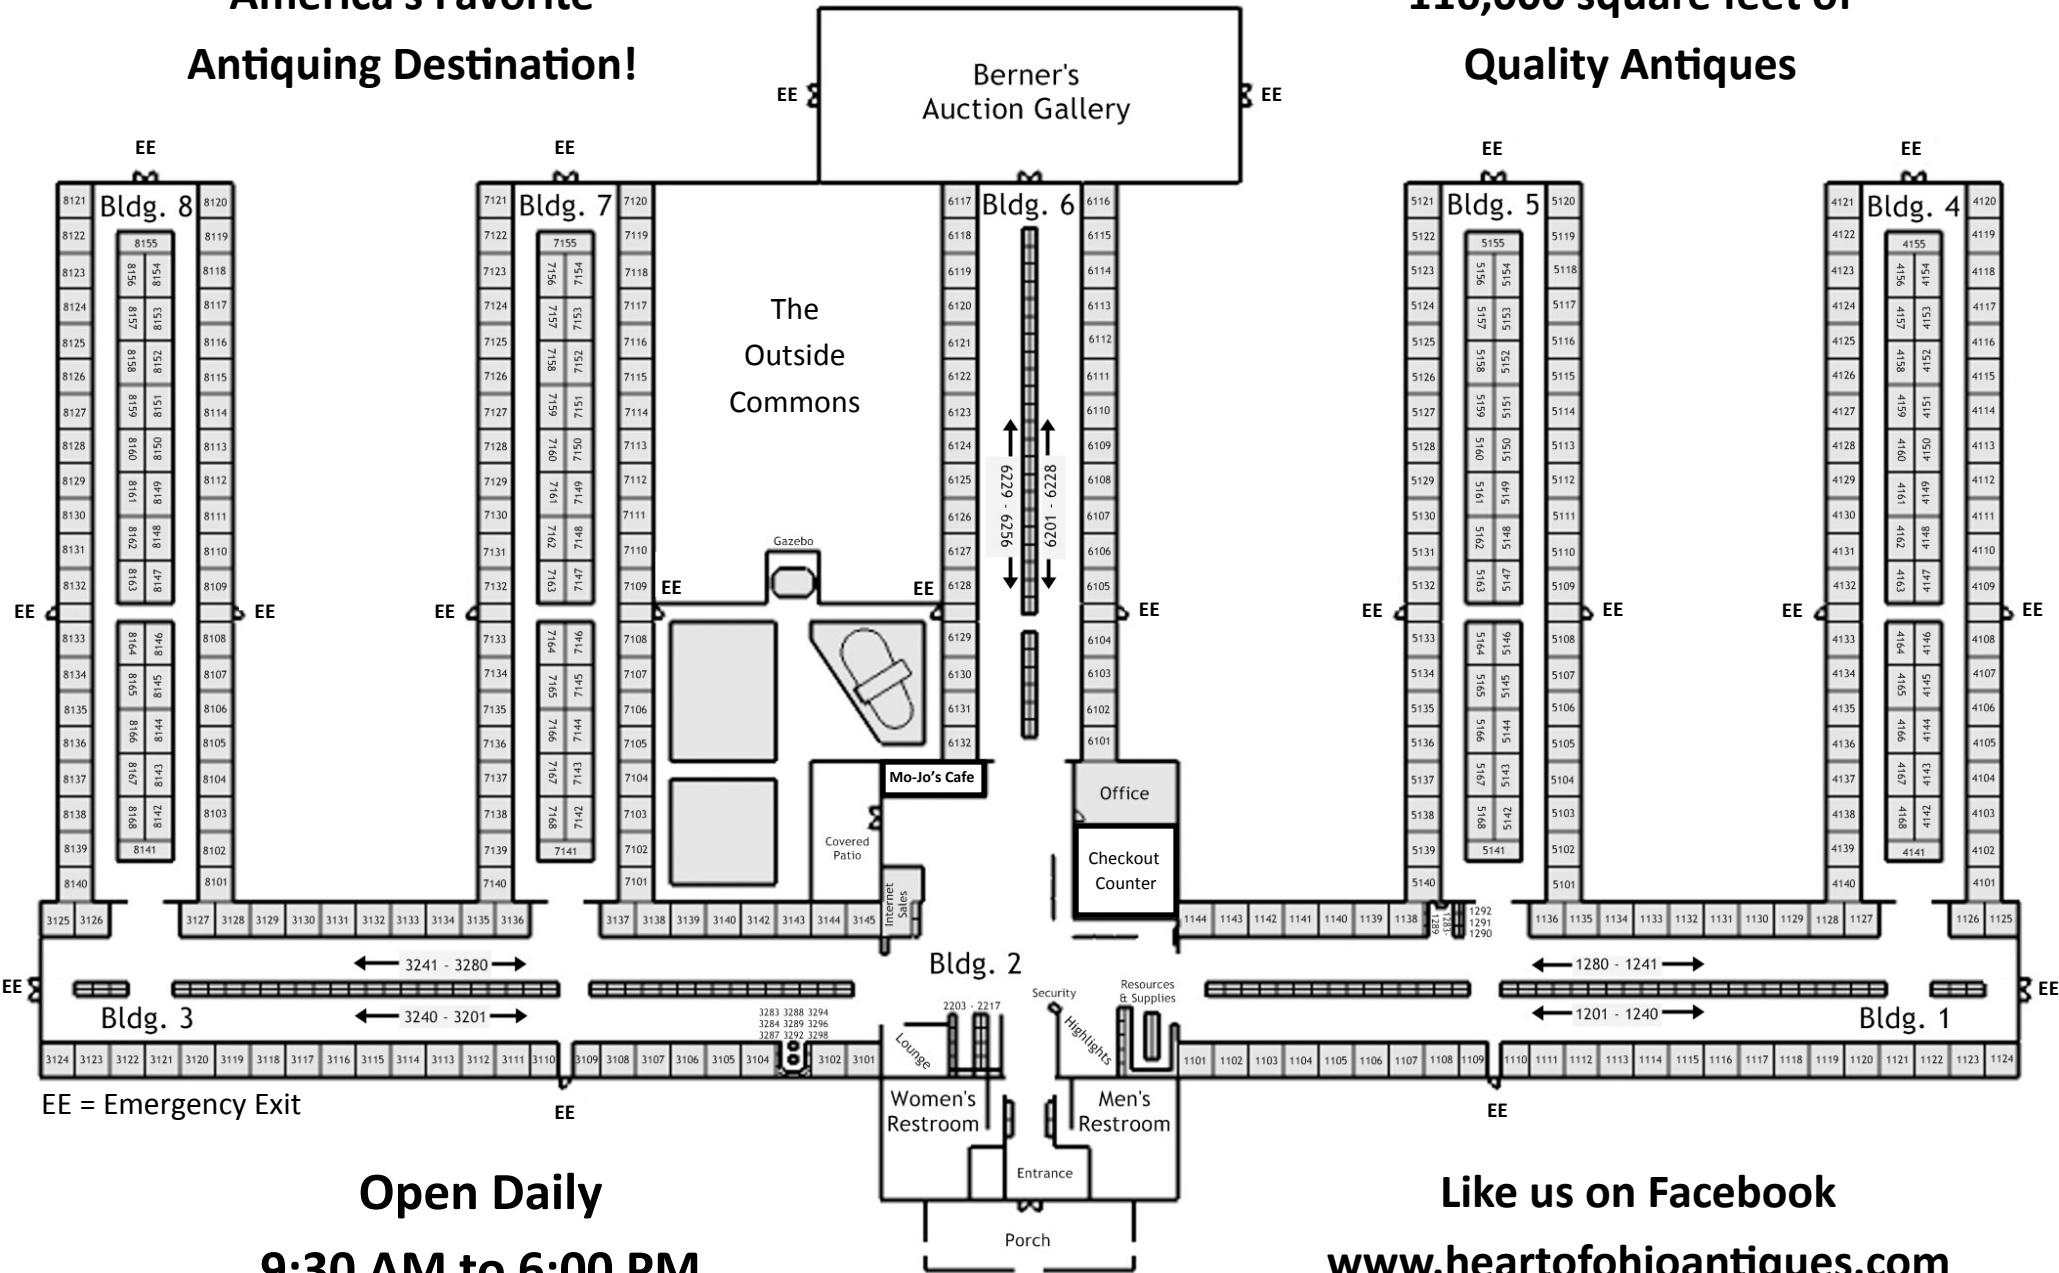

Heart of Ohio Antique Center

America's Favorite
Antiquing Destination!

116,000 square feet of
Quality Antiques

EE = Emergency Exit

Open Daily
9:30 AM to 6:00 PM

Like us on Facebook
www.heartofohioantiques.com