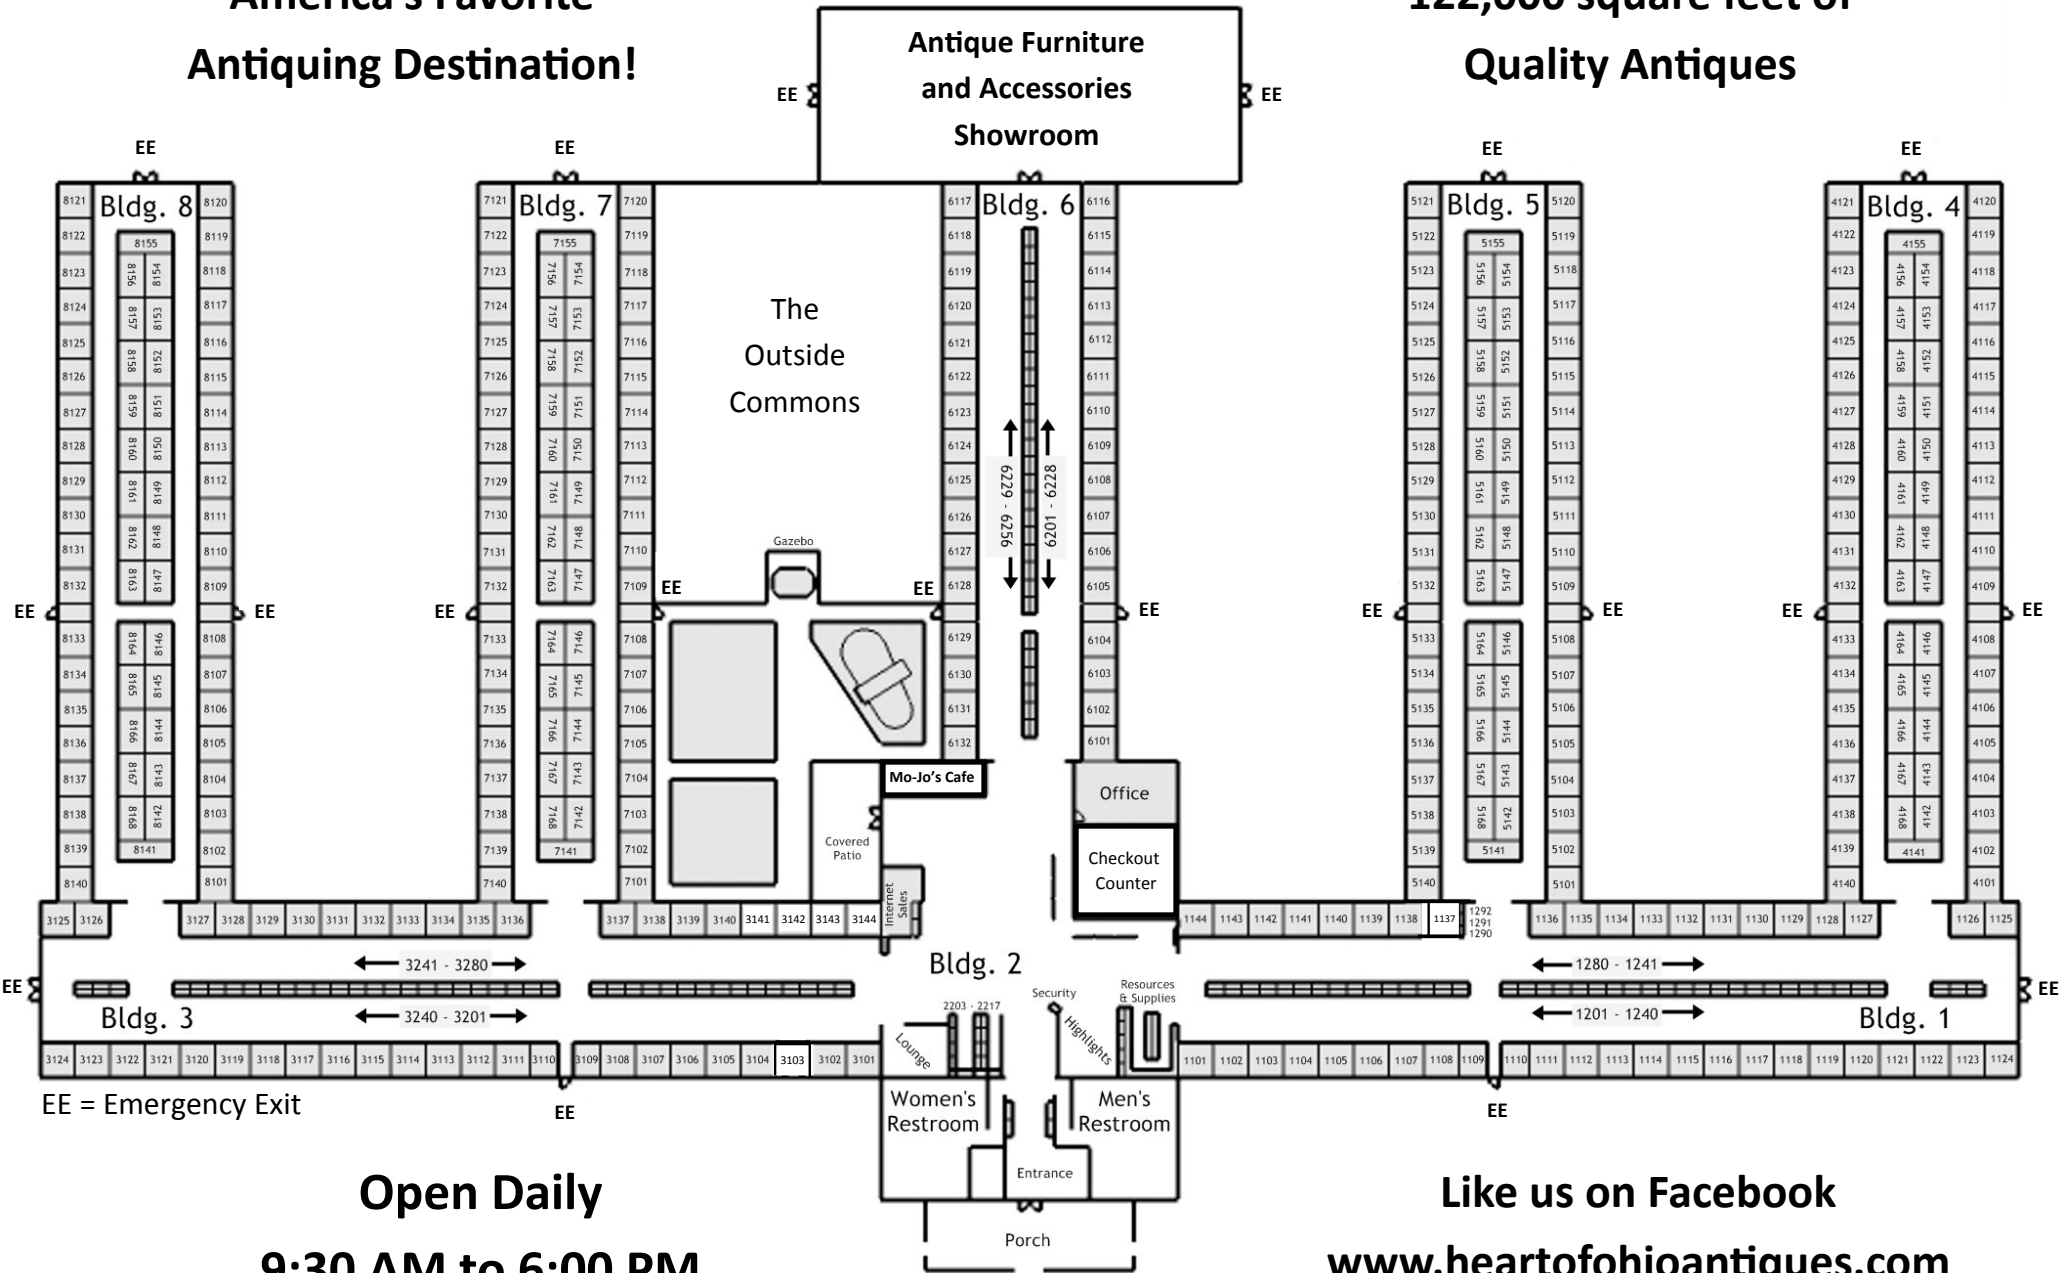

Heart of Ohio Antique Center

America's Favorite
Antiquing Destination!

122,000 square feet of
Quality Antiques

EE = Emergency Exit

Open Daily
9:30 AM to 6:00 PM

Like us on Facebook
www.heartofohioantiques.com